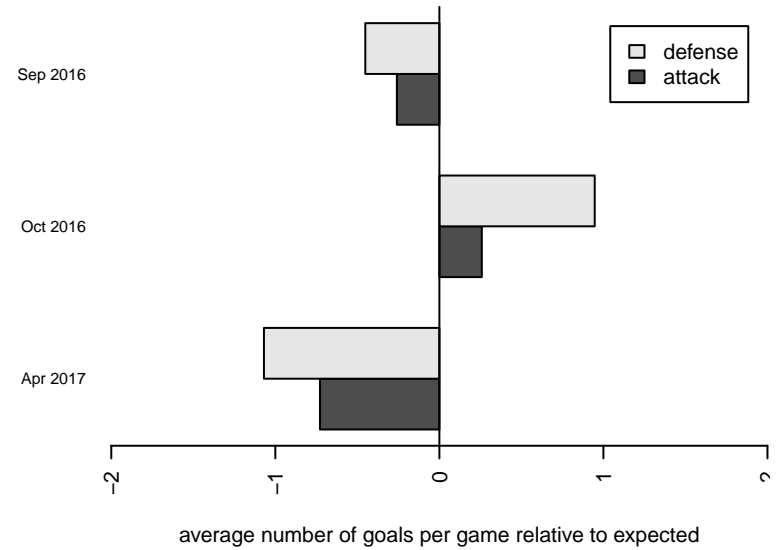

Performance relative to 13 month average