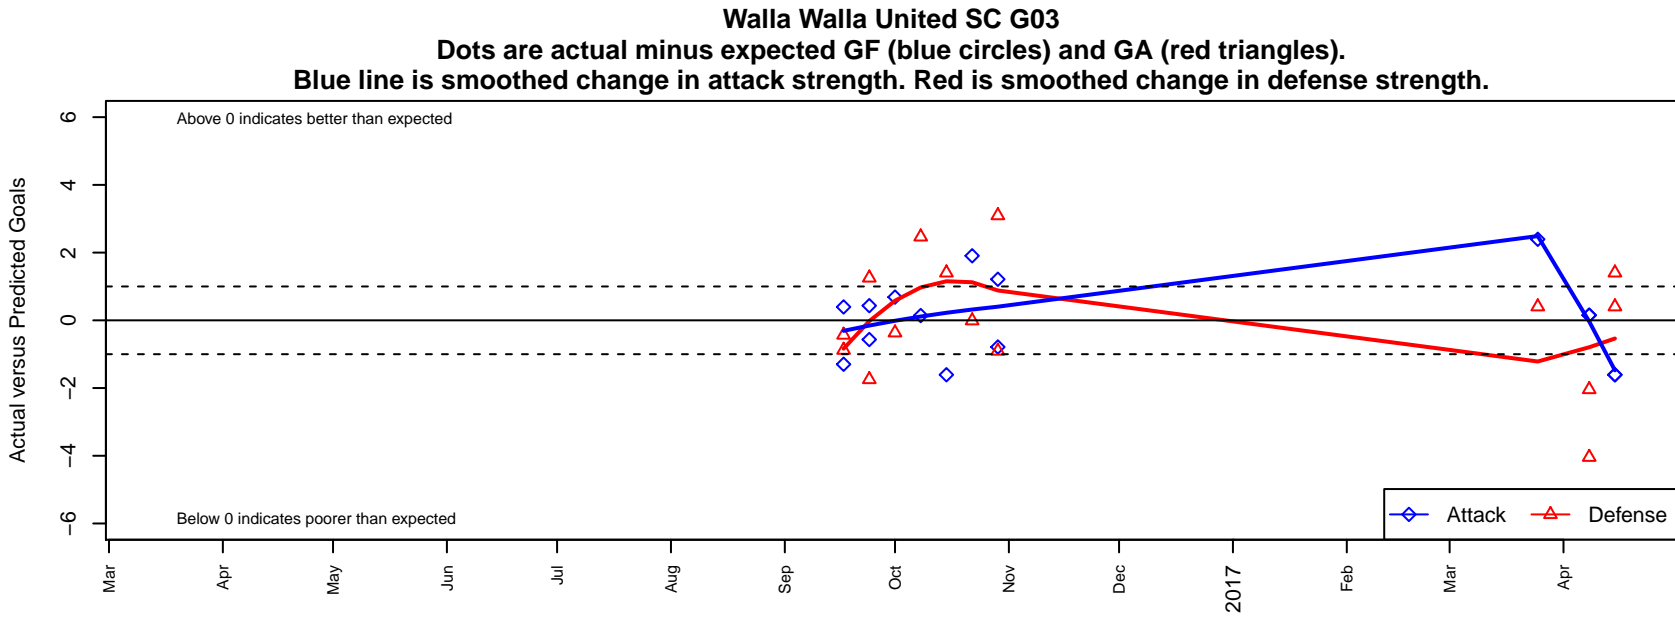

Walla Walla United SC G03

Walla Walla United SC
 Walla Walla, WA
 G03 total strength=593
 attack=0.67 defense=0.36
 fall league = PSPL–Inland Copa 2 U14
 spr league = Spr PSPL–Inland Copa 3 U14

alt names used:
 Walla Walla United Soccer Club 2003
 Walla Walla United Soccer Club 2003

Venues played:
 2016 PSPL–Inland Copa 2 U14
 2016 Spr PSPL–Inland Copa 3 U14

**attack and defense variance (black dot)
relative to other teams
and top 10 in region**

**attack and defense rating
relative to others at age
and all opponents in last 13 months**