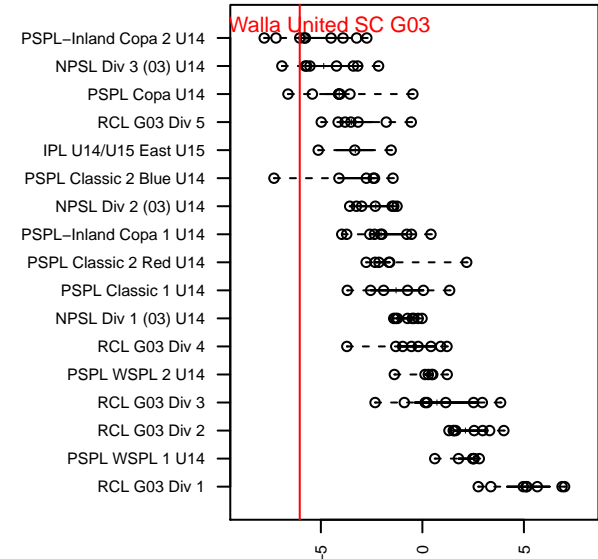

Walla Walla United SC G03

Walla Walla United SC
 Walla Walla, WA
 G03 total strength=593
 attack=0.67 defense=0.36
 fall league = PSPL–Inland Copa 2 U14
 spr league = Spr PSPL–Inland Copa 3 U14

alt names used:
 Walla Walla United Soccer Club 2003
 Walla Walla United Soccer Club 2003

Venues played:
 2016 PSPL–Inland Copa 2 U14
 2016 Spr PSPL–Inland Copa 3 U14

**attack and defense variance (black dot)
relative to other teams
and top 10 in region**

**attack and defense rating
relative to others at age
and all opponents in last 13 months**